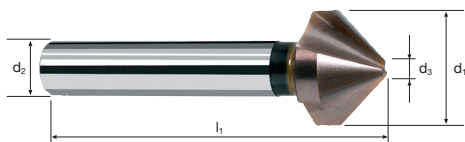

Countersinks

90°

HSS	

Rm < 850	Rm 850-1100					Inox Stainless	GG(G) Aluminium
-------------	----------------	--	--	--	--	-------------------	--------------------

Example: Order-N°.						Article-N°.		ø-Code	
						B92310	.0530		
ø Code	d1 z9	d2 h9	d3	l1	z	B92300	U-4XD B92310		
.0530	5.3	4	1.5	40	3	●	●		
.0580	5.8	5	1.5	45	3	●	●		
.0630	6.3	5	1.5	45	3	●	●		
.0730	7.3	6	1.8	50	3	●	●		
.0830	8.3	6	2.0	50	3	●	●		
.0940	9.4	6	2.2	50	3	●	●		
.1040	10.4	6	2.5	50	3	●	●		
.1150	11.5	8	2.8	56	3	●	●		
.1240	12.4	8	2.8	56	3	●	●		
.1340	13.4	8	2.9	56	3	●	●		
.1500	15.0	10	3.2	60	3	●	●		
.1650	16.5	10	3.2	60	3	●	●		
.1900	19.0	10	3.5	63	3	●	●		
.2050	20.5	10	3.5	63	3	●	●		
.2500	25.0	10	3.8	67	3	●	●		
.3100	31.0	12	4.2	71	3	●	●		
.9999	Assortment of rose countersinks containing: 1 pce. ø 6.3 / 8.3 / 10.4 / 12.4 / 16.5 / 20.5					●	●		